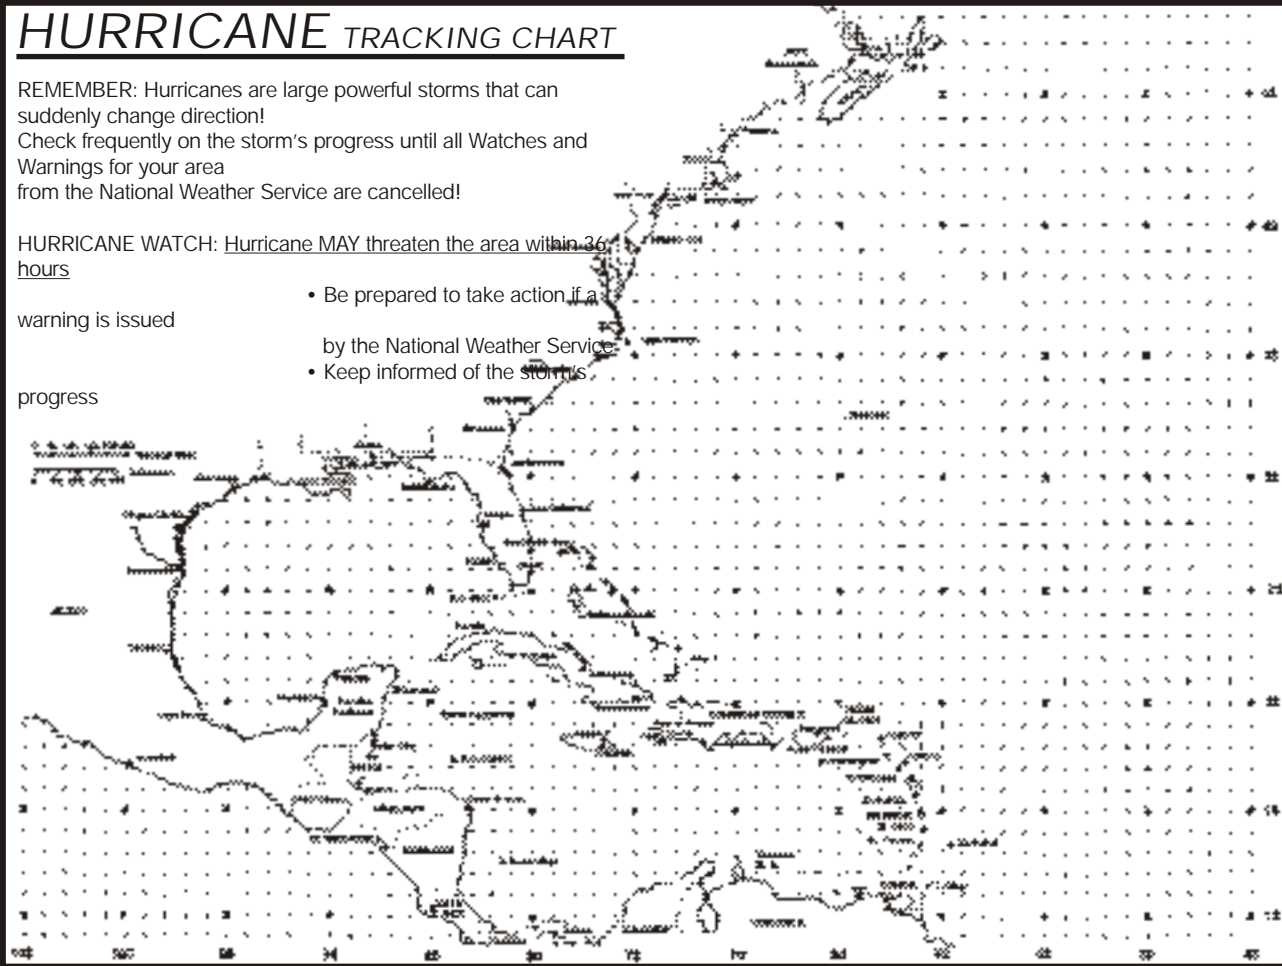

HURRICANE TRACKING CHART

REMEMBER: Hurricanes are large powerful storms that can suddenly change direction!
Check frequently on the storm's progress until all Watches and Warnings for your area from the National Weather Service are cancelled!

HURRICANE WATCH: Hurricane MAY threaten the area within 36 hours

warning is issued
progress

- Be prepared to take action if a warning is issued by the National Weather Service
- Keep informed of the storm's progress